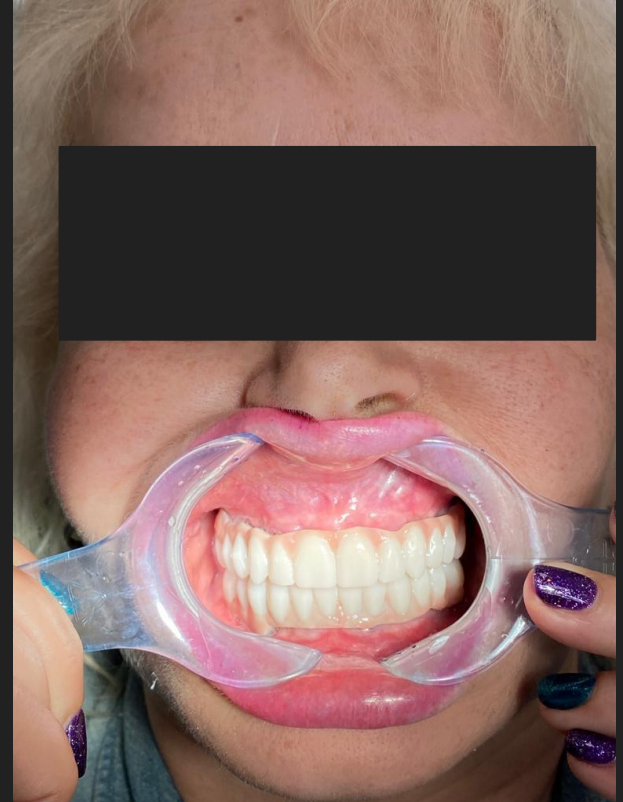

AISER

Implant System

G.P. Vismara - E. Baldisserri

Case 1

Double full arches, All on four with immediate load protocol
Permanent restoration: Zirconia Toronto Bridge

Immediate load temporary Toronto Bridge

Post surgery panoramic X-Ray

Permanent Zirconia Toronto Bridge

Permanent Zirconia Toronto Bridge

Panoramic X-Ray, After 6 months

G.P. Vismara - E. Baldisserri

Case 2

Double full arches, All on four with immediate load protocol
Permanent restoration: Composite Toronto Bridge

Case study, bite registration with wax bite block

Post surgery, panoramic X-ray

Immediate load, first temporary toronto Bridge

Second temporary Toronto Bridge

Permanent Toronto Bridge, Composite

Panoramic X-ray, after 8 months