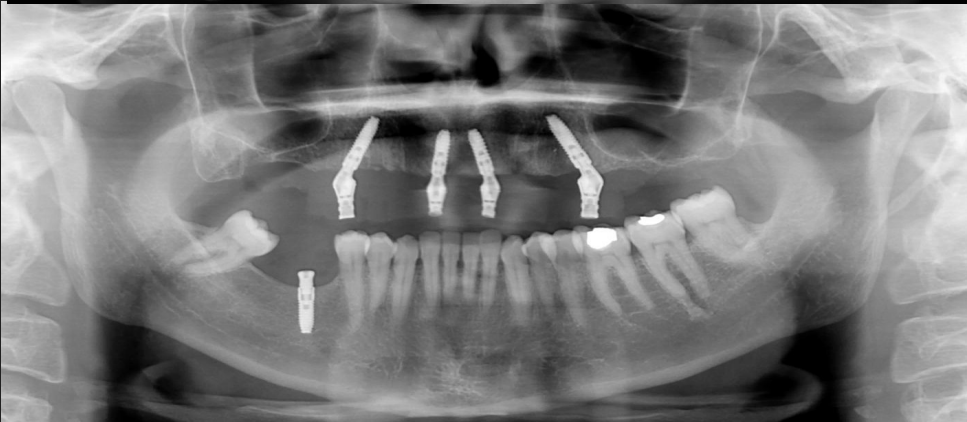

G.P. Vismara - E. Baldisserri

Case 3

AISER
Implant System

Double full arches, All on four with immediate load protocol
Permanent restoration: Composite Toronto Bridge

Pre-Surgery Panoramic X-Ray

Immediate load temporary Toronto Bridge

Post-Surgery Panoramic X-Ray

Permanent Composite Toronto Bridge

AISER
Implant System

Panoramic X-Ray after 1 Year

Panoramic X-rays of 17 cases

G.P.Vismara - L.Pellegrino

Cac. 19.10.2022 - 20.12.2023

G.P.Vismara - L.Pellegrino Ben. 21.09.2022 - 02.05.2023