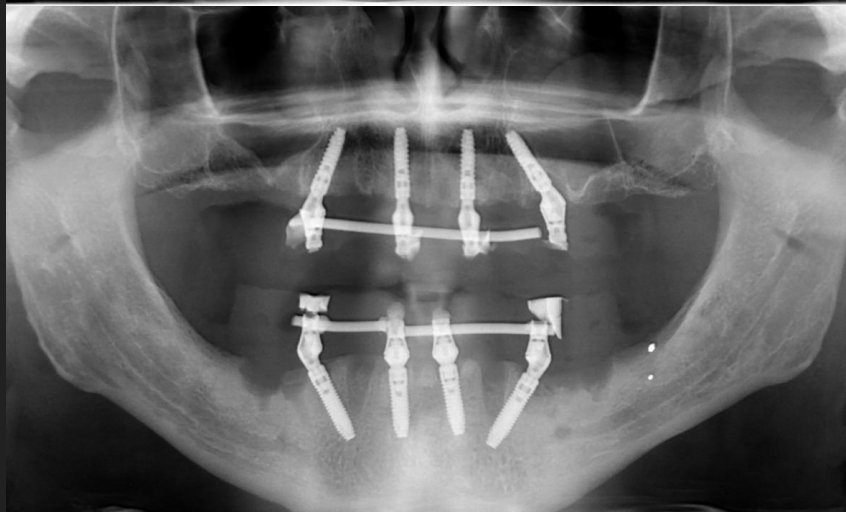

AISER

Implant System

G.P. Vismara - E. Baldisserri

Case 1

Double full arches, All on four with immediate load protocol
Permanent restoration: Zirconia Toronto Bridge

Immediate load temporary Toronto Bridge

Post surgery panoramic X-Ray

Permanent Zirconia Toronto Bridge

Permanent Zirconia Toronto Bridge

Panoramic X-Ray, After 6 months

G.P. Vismara - E. Baldisserri

Case 2

Double full arches, All on four with immediate load protocol
Permanent restoration: Composite Toronto Bridge

G.P. Vismara - E. Baldisserri

Case 3

AISER
Implant System

Double full arches, All on four with immediate load protocol
Permanent restoration: Composite Toronto Bridge

Pre-Surgery Panoramic X-Ray

Immediate load temporary Toronto Bridge

Post-Surgery Panoramic X-Ray

Permanent Composite Toronto Bridge

AISER
Implant System

Panoramic X-Ray after 1 Year

Panoramic X-rays of 17 cases

G.P.Vismara - L.Pellegrino

Cac. 19.10.2022 - 20.12.2023

G.P.Vismara - L.Pellegrino Ben. 21.09.2022 - 02.05.2023