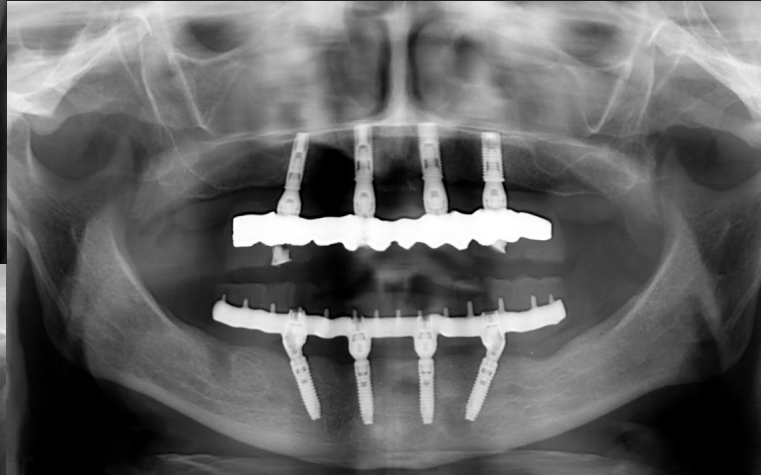

AISER

Implant System

G.P. Vismara - E. Baldisserri

Case 1

Double full arches, All on four with immediate load protocol
Permanent restoration: Zirconia Toronto Bridge

Immediate load temporary Toronto Bridge

Post surgery panoramic X-Ray

Permanent Zirconia Toronto Bridge

Permanent Zirconia Toronto Bridge

Panoramic X-Ray, After 6 months

G.P. Vismara - E. Baldisserri

Case 2

Double full arches, All on four with immediate load protocol
Permanent restoration: Composite Toronto Bridge

G.P.Vismara - L.Pellegrino Ter. 12.04.2023 - 20.12.2023

G.P.Vismara - L.Pellegrino Del C. 01.03.2023 - 07.06.2023

G.P.Vismara - L.Pellegrino Ace. 19.10.2022 - 15.03.2023

G.P.Vismara - L.Pellegrino Col.o. 01.03.2023 - 16.10.2024