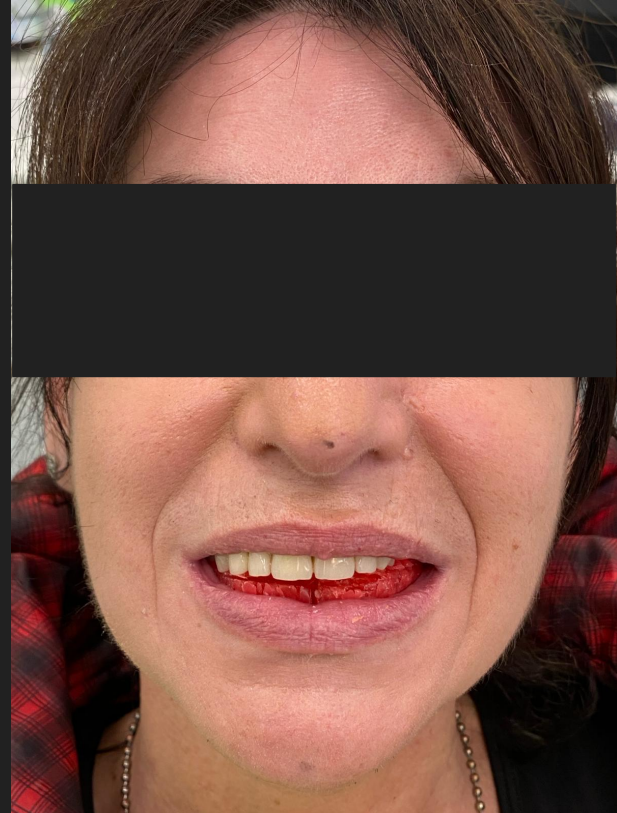

AISER

Implant System

G.P. Vismara - E. Baldisserri

Case 1

Double full arches, All on four with immediate load protocol
Permanent restoration: Zirconia Toronto Bridge

Immediate load temporary Toronto Bridge

Post surgery panoramic X-Ray

Permanent Zirconia Toronto Bridge

Permanent Zirconia Toronto Bridge

Panoramic X-Ray, After 6 months

G.P. Vismara - E. Baldisserri

Case 2

Double full arches, All on four with immediate load protocol
Permanent restoration: Composite Toronto Bridge

Case study, bite registration with wax bite block

Post surgery, panoramic X-ray

Immediate load, first temporary toronto Bridge

Second temporary Toronto Bridge

Permanent Toronto Bridge, Composite

Panoramic X-ray, after 8 months