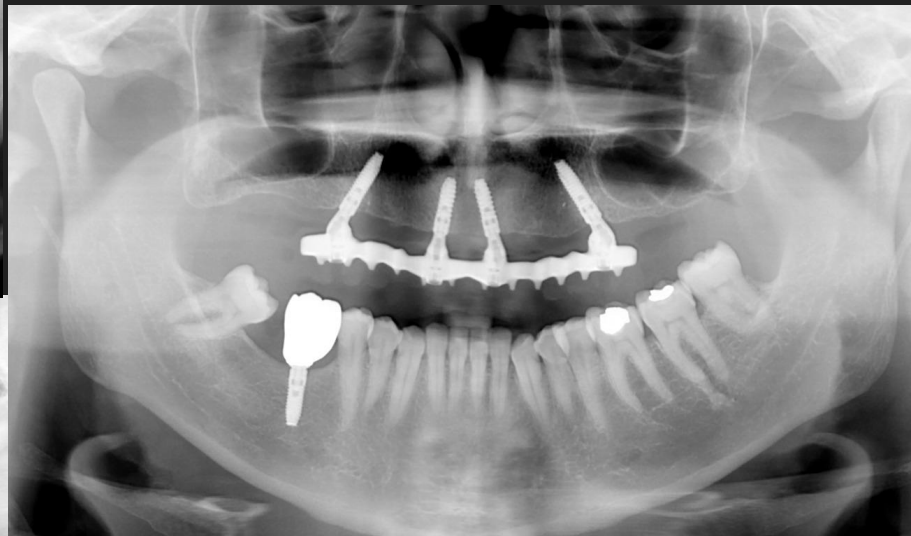

G.P. Vismara - E. Baldisserri

Case 3

AISER
Implant System

Double full arches, All on four with immediate load protocol
Permanent restoration: Composite Toronto Bridge

Pre-Surgery Panoramic X-Ray

Immediate load temporary Toronto Bridge

Post-Surgery Panoramic X-Ray

Permanent Composite Toronto Bridge

AISER
Implant System

Panoramic X-Ray after 1 Year

Panoramic X-rays of 17 cases

G.P.Vismara - L.Pellegrino

Cac. 19.10.2022 - 20.12.2023

G.P.Vismara - L.Pellegrino Ben. 21.09.2022 - 02.05.2023