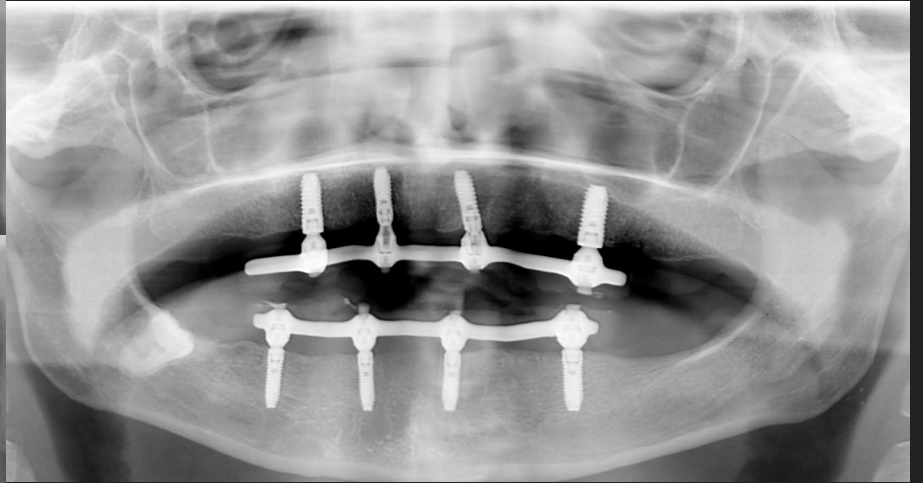

G.P.Vismara - L.Pellegrino Ter. 12.04.2023 - 20.12.2023