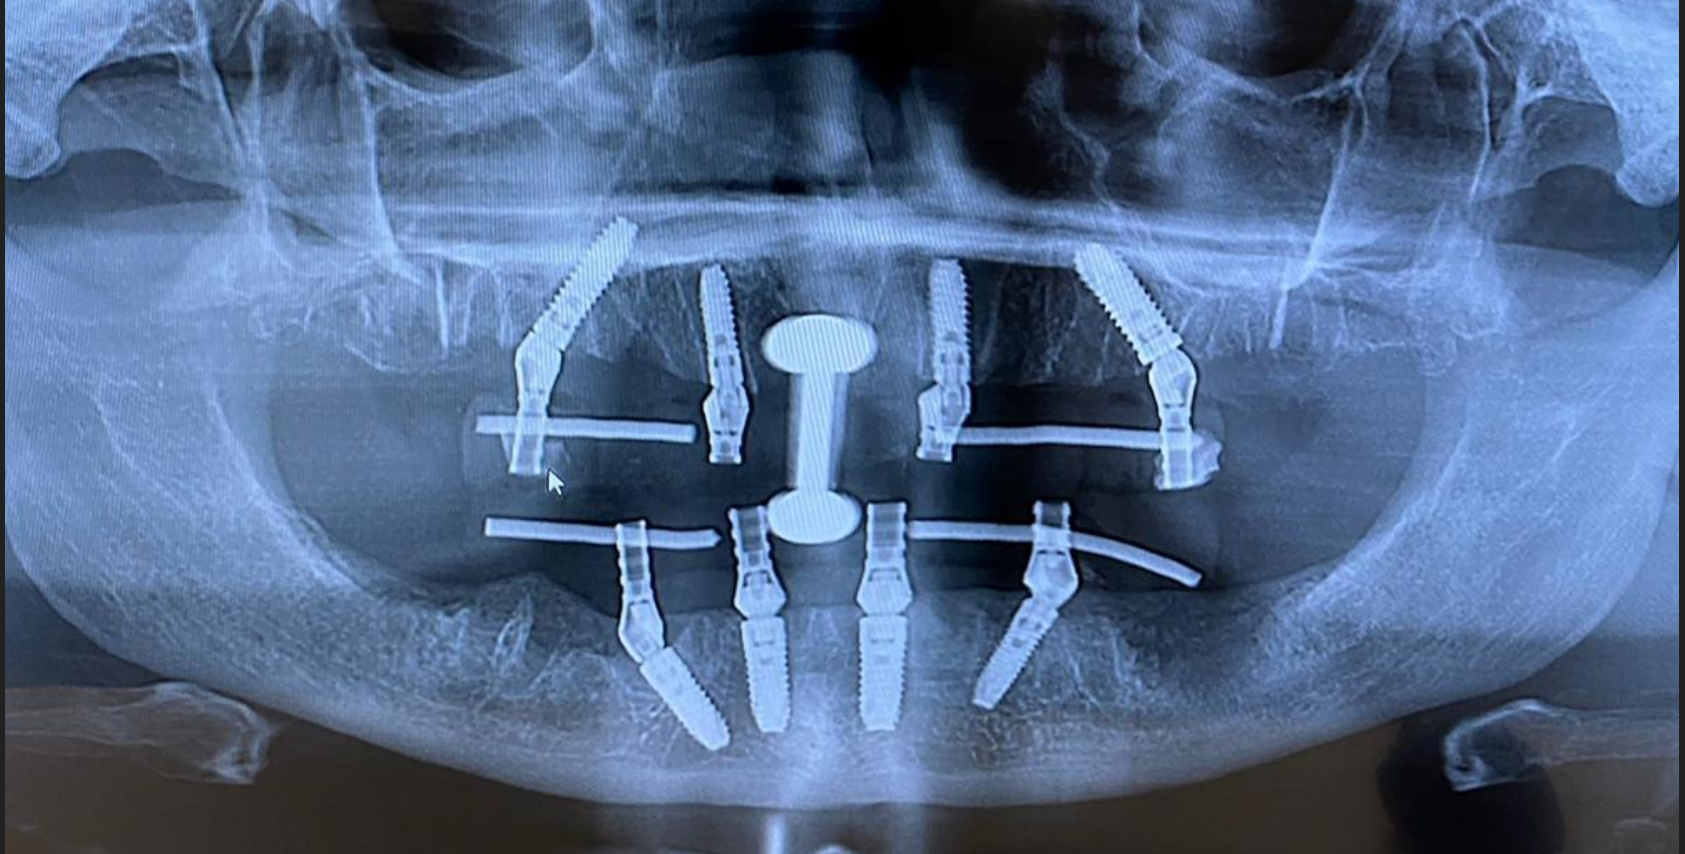

AISER

Implant System

G.P. Vismara - E. Baldisserri

Case 1

Double full arches, All on four with immediate load protocol
Permanent restoration: Zirconia Toronto Bridge

Immediate load temporary Toronto Bridge

Post surgery panoramic X-Ray

Permanent Zirconia Toronto Bridge

Permanent Zirconia Toronto Bridge

Panoramic X-Ray, After 6 months

G.P. Vismara - E. Baldisserri

Case 2

Double full arches, All on four with immediate load protocol
Permanent restoration: Composite Toronto Bridge

Case study, bite registration with wax bite block

Post surgery, panoramic X-ray

Immediate load, first temporary toronto Bridge

Second temporary Toronto Bridge

Permanent Toronto Bridge, Composite

Panoramic X-ray, after 8 months

G.P. Vismara - E. Baldisserri

Case 3

AISER
Implant System

Double full arches, All on four with immediate load protocol
Permanent restoration: Composite Toronto Bridge

Pre-Surgery Panoramic X-Ray

Immediate load temporary Toronto Bridge