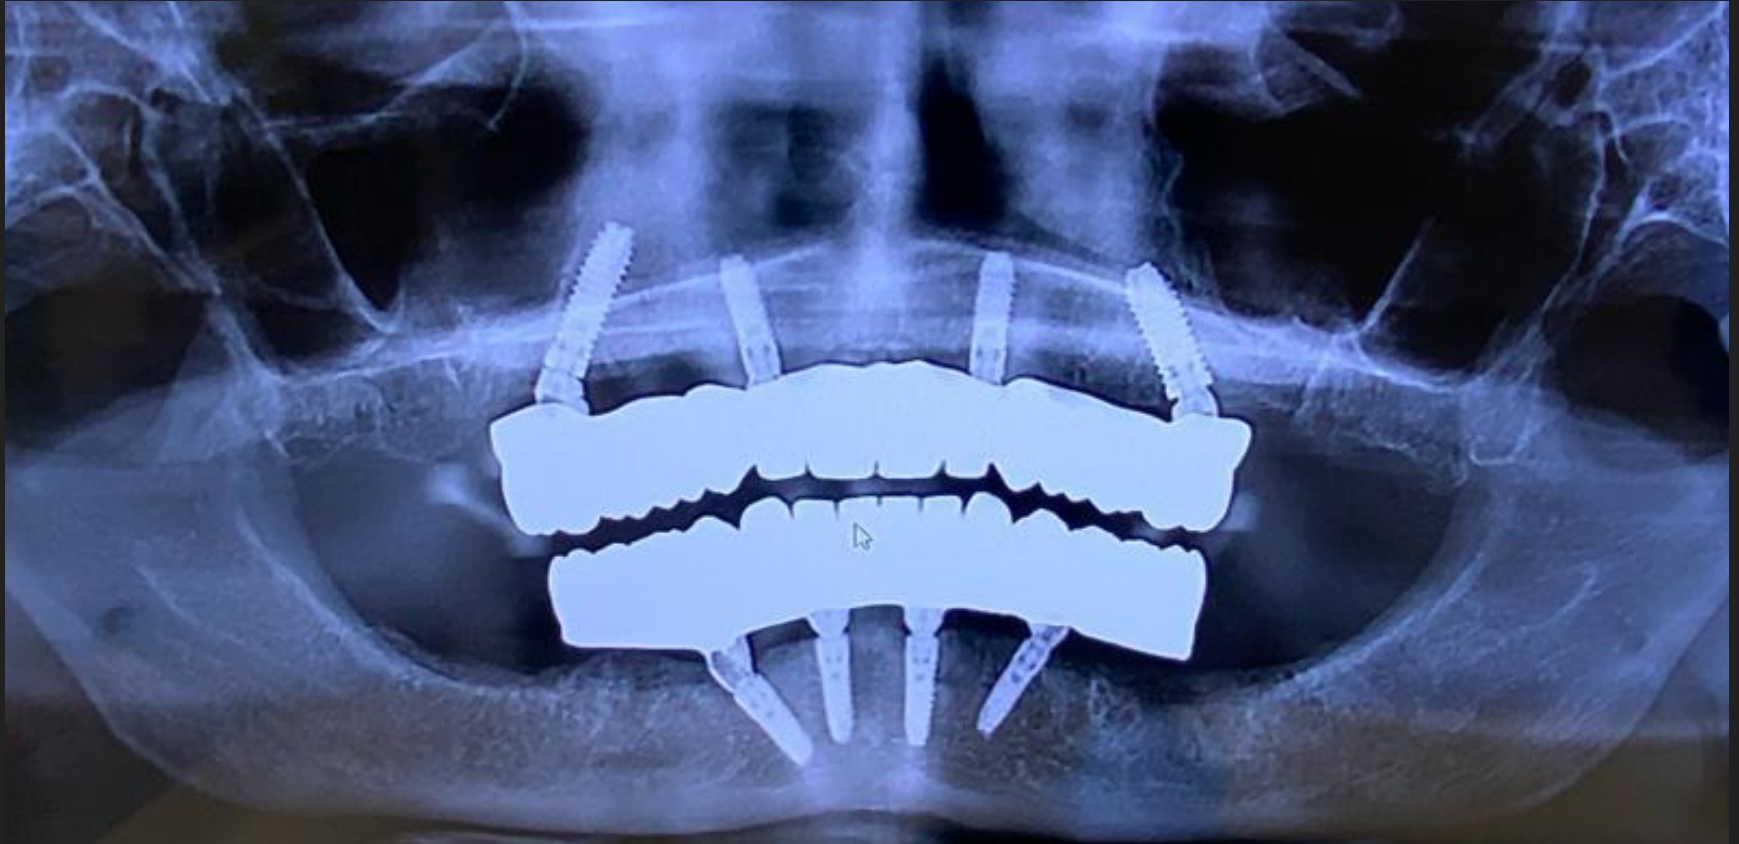

AISER

Implant System

G.P. Vismara - E. Baldisserri

Case 1

Double full arches, All on four with immediate load protocol
Permanent restoration: Zirconia Toronto Bridge

Immediate load temporary Toronto Bridge

Post surgery panoramic X-Ray

Permanent Zirconia Toronto Bridge

Permanent Zirconia Toronto Bridge

Panoramic X-Ray, After 6 months

G.P. Vismara - E. Baldisserri

Case 2

Double full arches, All on four with immediate load protocol
Permanent restoration: Composite Toronto Bridge

Case study, bite registration with wax bite block

Post surgery, panoramic X-ray

Immediate load, first temporary toronto Bridge

Second temporary Toronto Bridge

Permanent Toronto Bridge, Composite

Panoramic X-ray, after 8 months

G.P. Vismara - E. Baldisserri

Case 3

AISER
Implant System

Double full arches, All on four with immediate load protocol
Permanent restoration: Composite Toronto Bridge

Pre-Surgery Panoramic X-Ray

Immediate load temporary Toronto Bridge