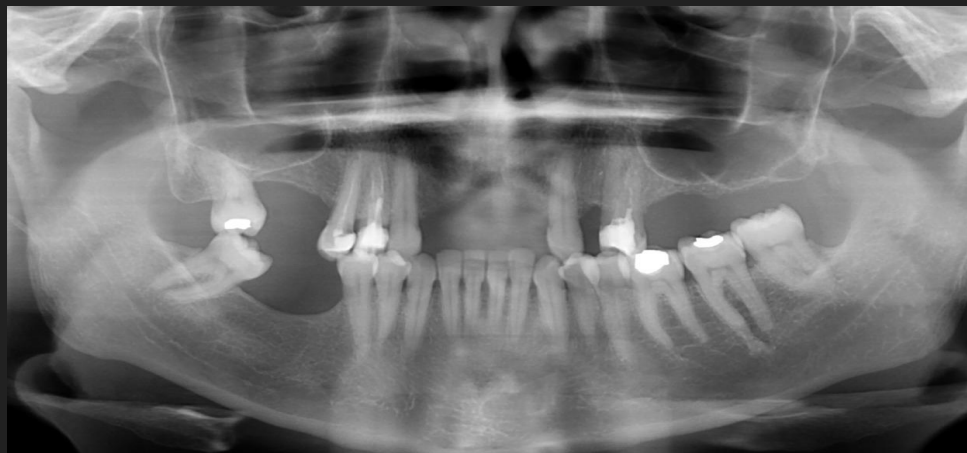

G.P. Vismara - E. Baldisserri

Case 3

AISER
Implant System

Double full arches, All on four with immediate load protocol
Permanent restoration: Composite Toronto Bridge

Pre-Surgery Panoramic X-Ray

Immediate load temporary Toronto Bridge

Post-Surgery Panoramic X-Ray

Permanent Composite Toronto Bridge

AISER
Implant System

Panoramic X-Ray after 1 Year

Panoramic X-rays of 17 cases

G.P.Vismara - L.Pellegrino

Cac. 19.10.2022 - 20.12.2023

G.P.Vismara - L.Pellegrino Ben. 21.09.2022 - 02.05.2023