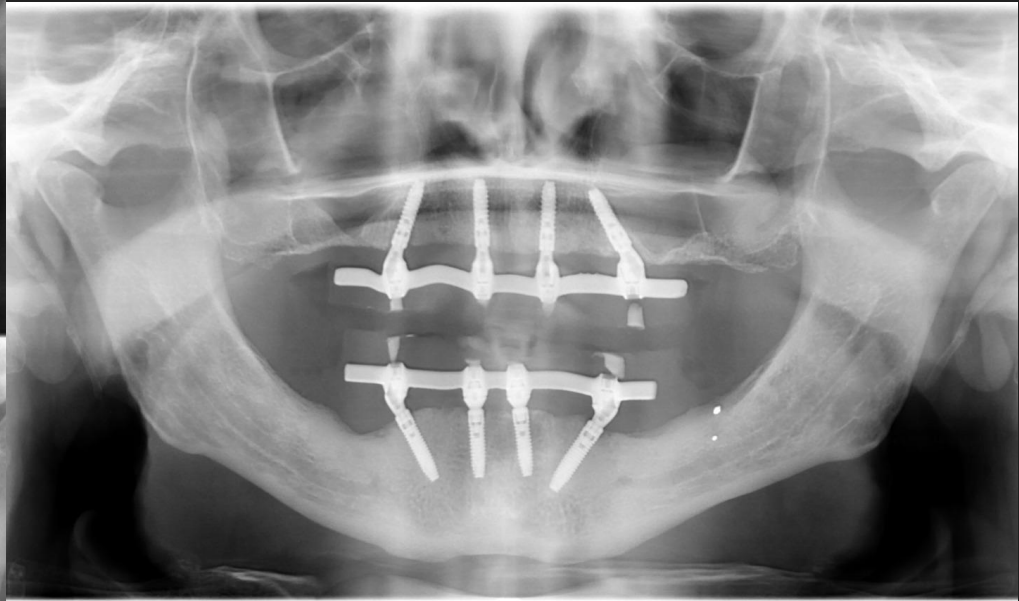

Post surgery panoramic X-Ray

Permanent Zirconia Toronto Bridge

Permanent Zirconia Toronto Bridge

Panoramic X-Ray, After 6 months

G.P. Vismara - E. Baldisserri

Case 2

Double full arches, All on four with immediate load protocol
Permanent restoration: Composite Toronto Bridge

G.P. Vismara - E. Baldisserri

Case 3

AISER
Implant System

Double full arches, All on four with immediate load protocol
Permanent restoration: Composite Toronto Bridge

Pre-Surgery Panoramic X-Ray

Immediate load temporary Toronto Bridge

Post-Surgery Panoramic X-Ray

Permanent Composite Toronto Bridge

AISER
Implant System

Panoramic X-Ray after 1 Year

Panoramic X-rays of 17 cases

G.P.Vismara - L.Pellegrino

Cac. 19.10.2022 - 20.12.2023

G.P.Vismara - L.Pellegrino Ben. 21.09.2022 - 02.05.2023