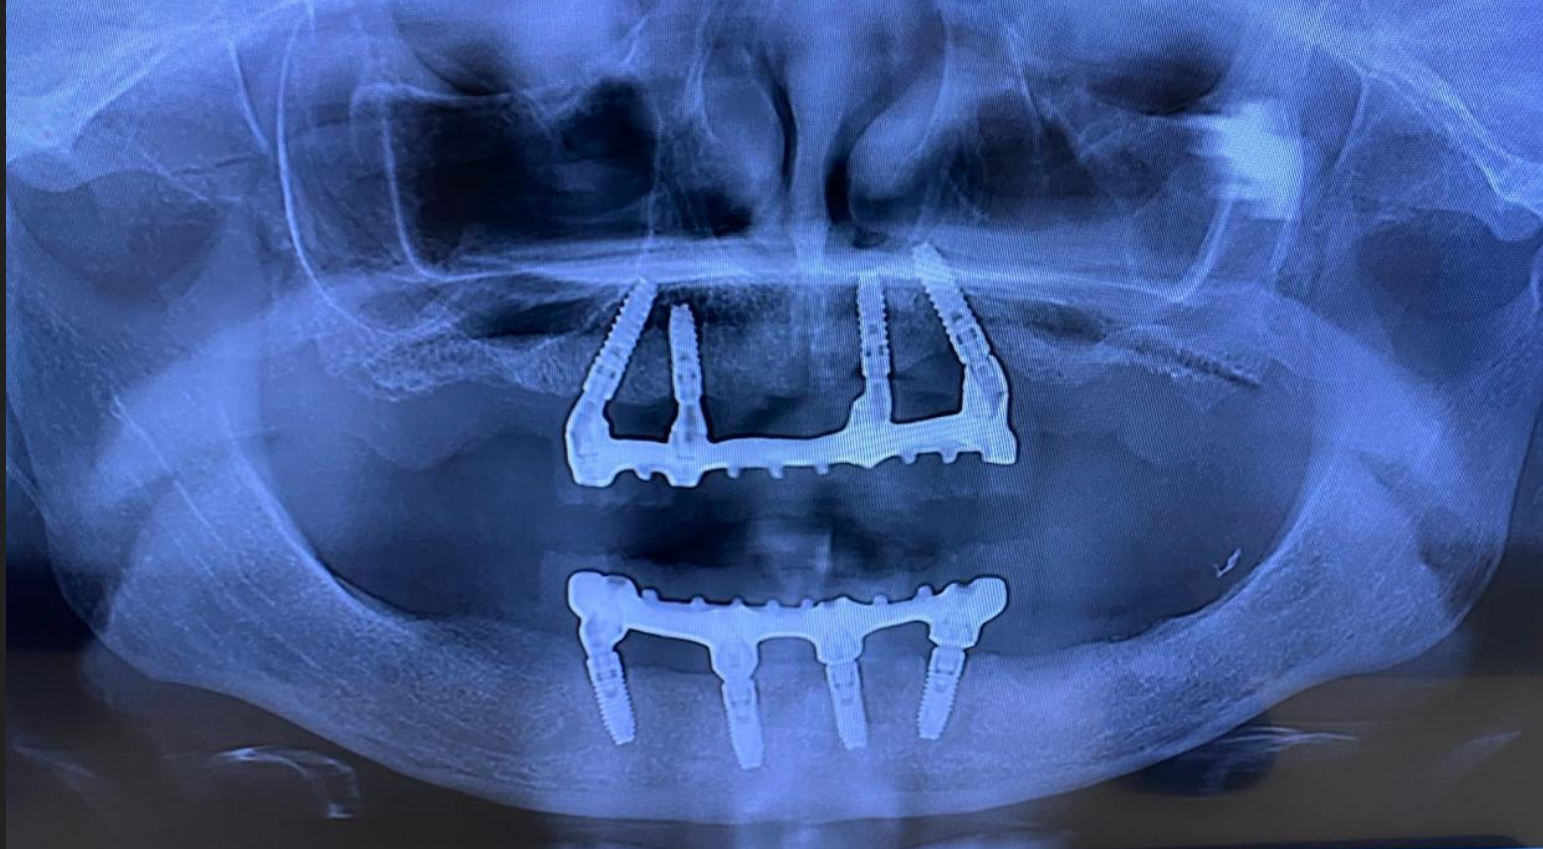

Post surgery panoramic X-Ray

Permanent Zirconia Toronto Bridge

Permanent Zirconia Toronto Bridge

Panoramic X-Ray, After 6 months

G.P. Vismara - E. Baldisserri

Case 2

Double full arches, All on four with immediate load protocol
Permanent restoration: Composite Toronto Bridge

Case study, bite registration with wax bite block

Post surgery, panoramic X-ray

Immediate load, first temporary toronto Bridge

Second temporary Toronto Bridge

Permanent Toronto Bridge, Composite

Panoramic X-ray, after 8 months

G.P. Vismara - E. Baldisserri

Case 3

AISER
Implant System

Double full arches, All on four with immediate load protocol
Permanent restoration: Composite Toronto Bridge

Pre-Surgery Panoramic X-Ray

Immediate load temporary Toronto Bridge

Post-Surgery Panoramic X-Ray

Permanent Composite Toronto Bridge

AISER
Implant System

Panoramic X-Ray after 1 Year

Panoramic X-rays of 17 cases

G.P.Vismara - L.Pellegrino

Cac. 19.10.2022 - 20.12.2023

G.P.Vismara - L.Pellegrino Ben. 21.09.2022 - 02.05.2023