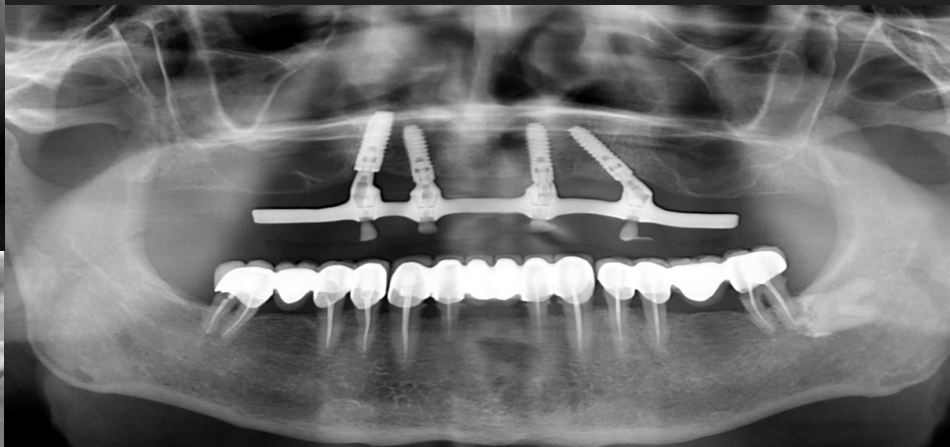

G.P.Vismara - L.Pellegrino Mar. 13.05.2023 - 21.02.2024